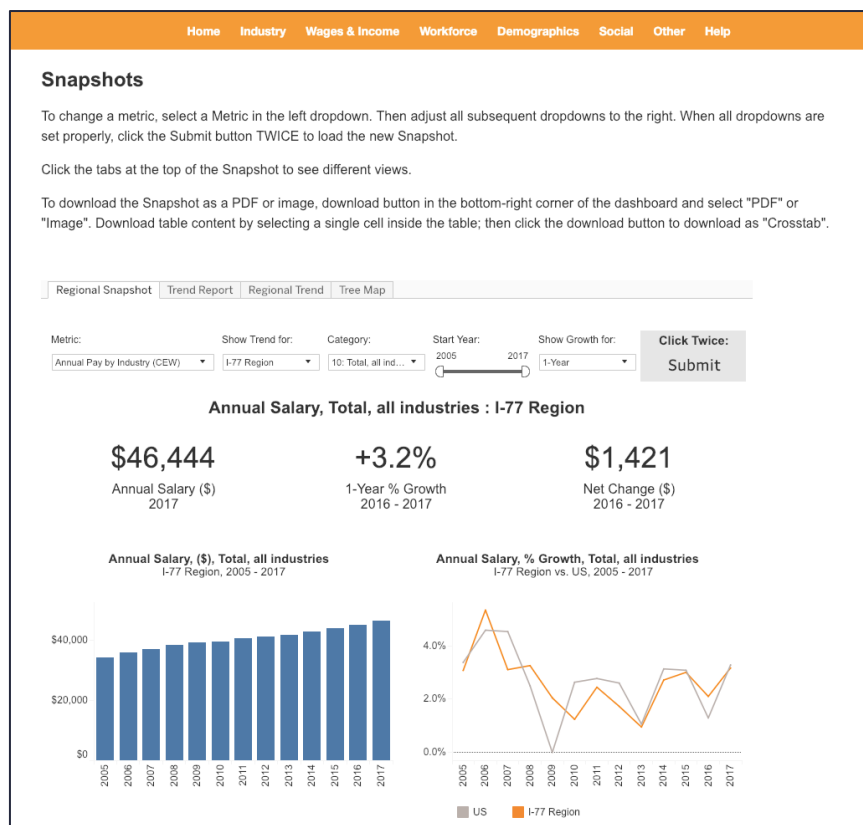

You can change the Graphs by using the **Filter bar**, underneath the menu bar, circled above and shown below. You can filter to look at a specific location, industry and change which years the data will display.

Geography:
Industry:
Start Year:
End Year:

York County, SC

10 - All Industries

2000

2017

Graphs

Below is the top-left Graph from the Annual Salary Dashboard above. By hovering over the Graph, you can get more detailed information about the Graph itself.

Click on the three lines (the “hamburger icon”) in the upper right-hand corner to see different options for downloading and to print the Graph. You can see those options below.

- Print chart
- Download PNG image
- Download PDF document
- Download SVG vector image
- Download CSV
- Download XLS

“Other” Tab

By choosing “Other” in the menu bar, you can access some special content.

Snapshots will show downloadable one-page reports on various views of a metric. Set the filters at the top of the snapshot window and hit “Submit” twice to see more.