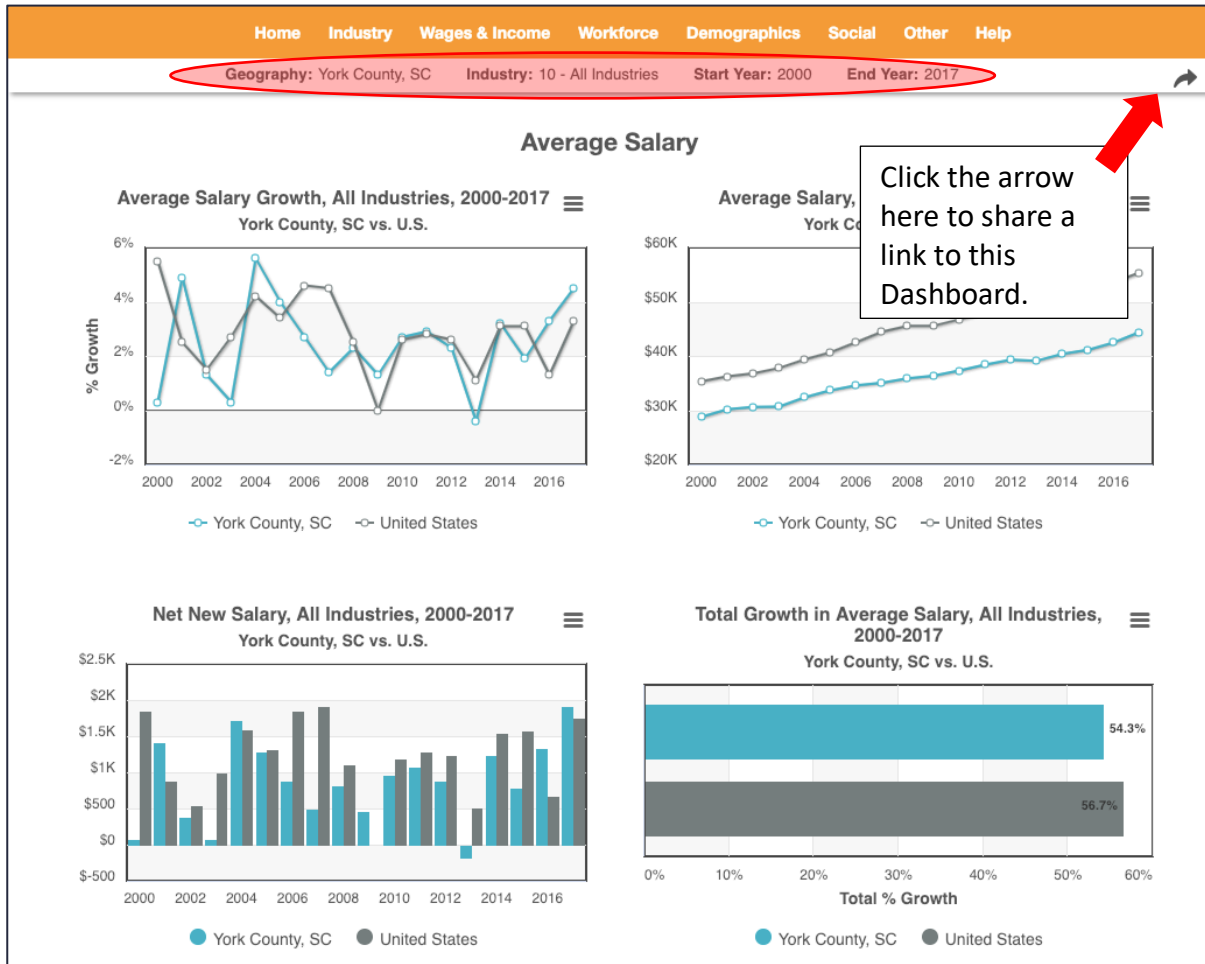

Homepage

Welcome to the York County Data Center, your destination for up-to-date data on York County! Here on the homepage, you can choose from the different data categories in the menu bar to explore economic, demographic, and social data for the county.

Let's try clicking into a data category to see how it works. Let's use "Annual Salary" for our example.

Data Dashboards

We call this page a Dashboard and each Dashboard will have a number of Graphs related to the data topic you choose. Below, you can see data for “Annual Salary” in York County.

You can change the Graphs by using the **Filter bar**, underneath the menu bar, circled above and shown below. You can filter to look at a specific location, industry and change which years the data will display.