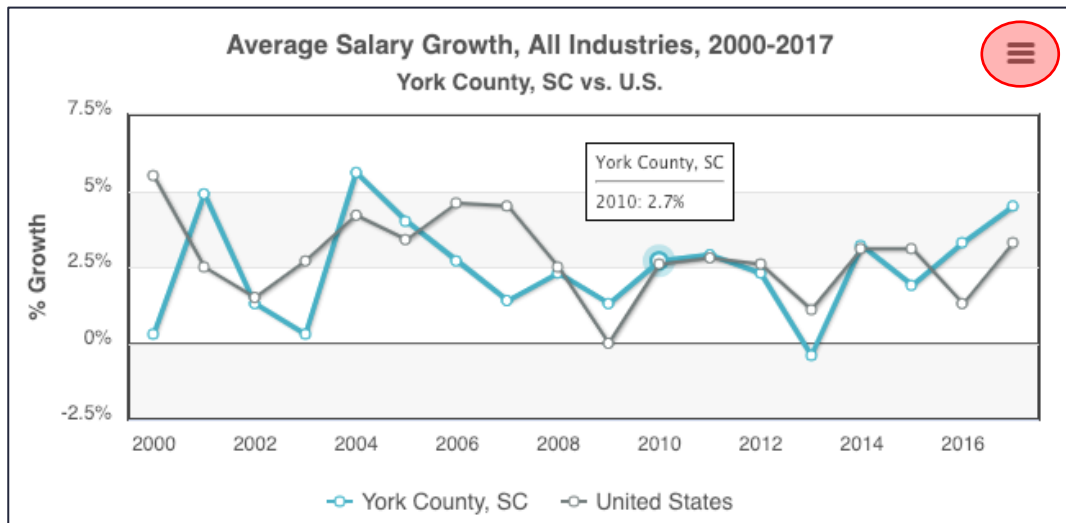

You can change the Graphs by using the **Filter bar**, underneath the menu bar, circled above and shown below. You can filter to look at a specific location, industry and change which years the data will display.

Geography:
Industry:
Start Year:
End Year:

York County, SC

10 - All Industries

2000

2017

Graphs

Below is the top-left Graph from the Annual Salary Dashboard above. By hovering over the Graph, you can get more detailed information about the Graph itself.